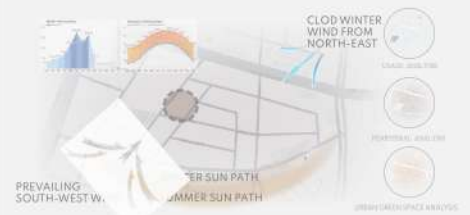

INTELLIGENT
RESIDENTIAL
SPACE
DESIGN

LAVIE X CULINARY

SITE ANALYSIS

SPACE BUBBLE

CONCEPT

In the overall layout, the interior side view of the building is also cleverly presented. Aesthetics, out of the kitchen as a catalyst to change the field, extending the layout of the kitchen ranges from simple cooking to the temperature of life.